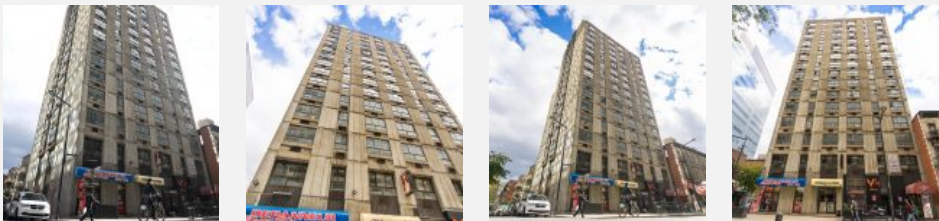

1650 DE MAISONNEUVE WEST

Mixed use building with 5 floors of offices and 12 residential floors. Located at the corner of de Maisonneuve and Guy, adjacent to Concordia University. Rent includes: Air conditioning, heating, electricity & all city and school taxes.

LEASING CONTACT

Rester Management
T: 514-844-2612
reception@rester.ca

PICTURE GALLERY