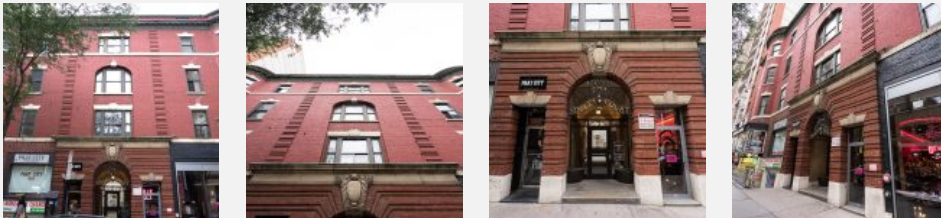

Neighborhood: Downtown Montreal

LEASING CONTACT

Rester Management
T: 514-844-2612
reception@rester.ca

PICTURE GALLERY

ADDRESS

1431 Rue Stanley, Montréal, QC H3A 1P4

Image not found
<http://maps.googleapis.com/maps/api/staticmap?center=4>