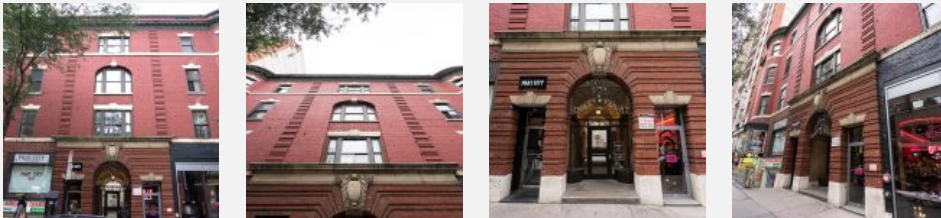

Neighborhood: Downtown Montreal

LEASING CONTACT

Rester Management
T: 514-844-2612
reception@rester.ca

PICTURE GALLERY

ADDRESS

1431 Rue Stanley, Montréal, QC H3A 1P4