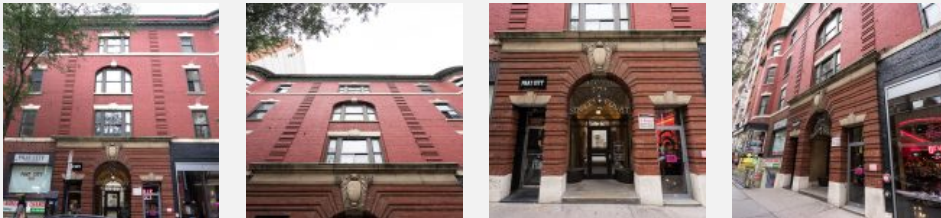

Neighborhood: Downtown Montreal

PICTURE GALLERY

LEASING CONTACT

Rester Management
T: 514-844-2612
reception@rester.ca

ADDRESS

1431 Rue Stanley, Montréal, QC H3A 1P4