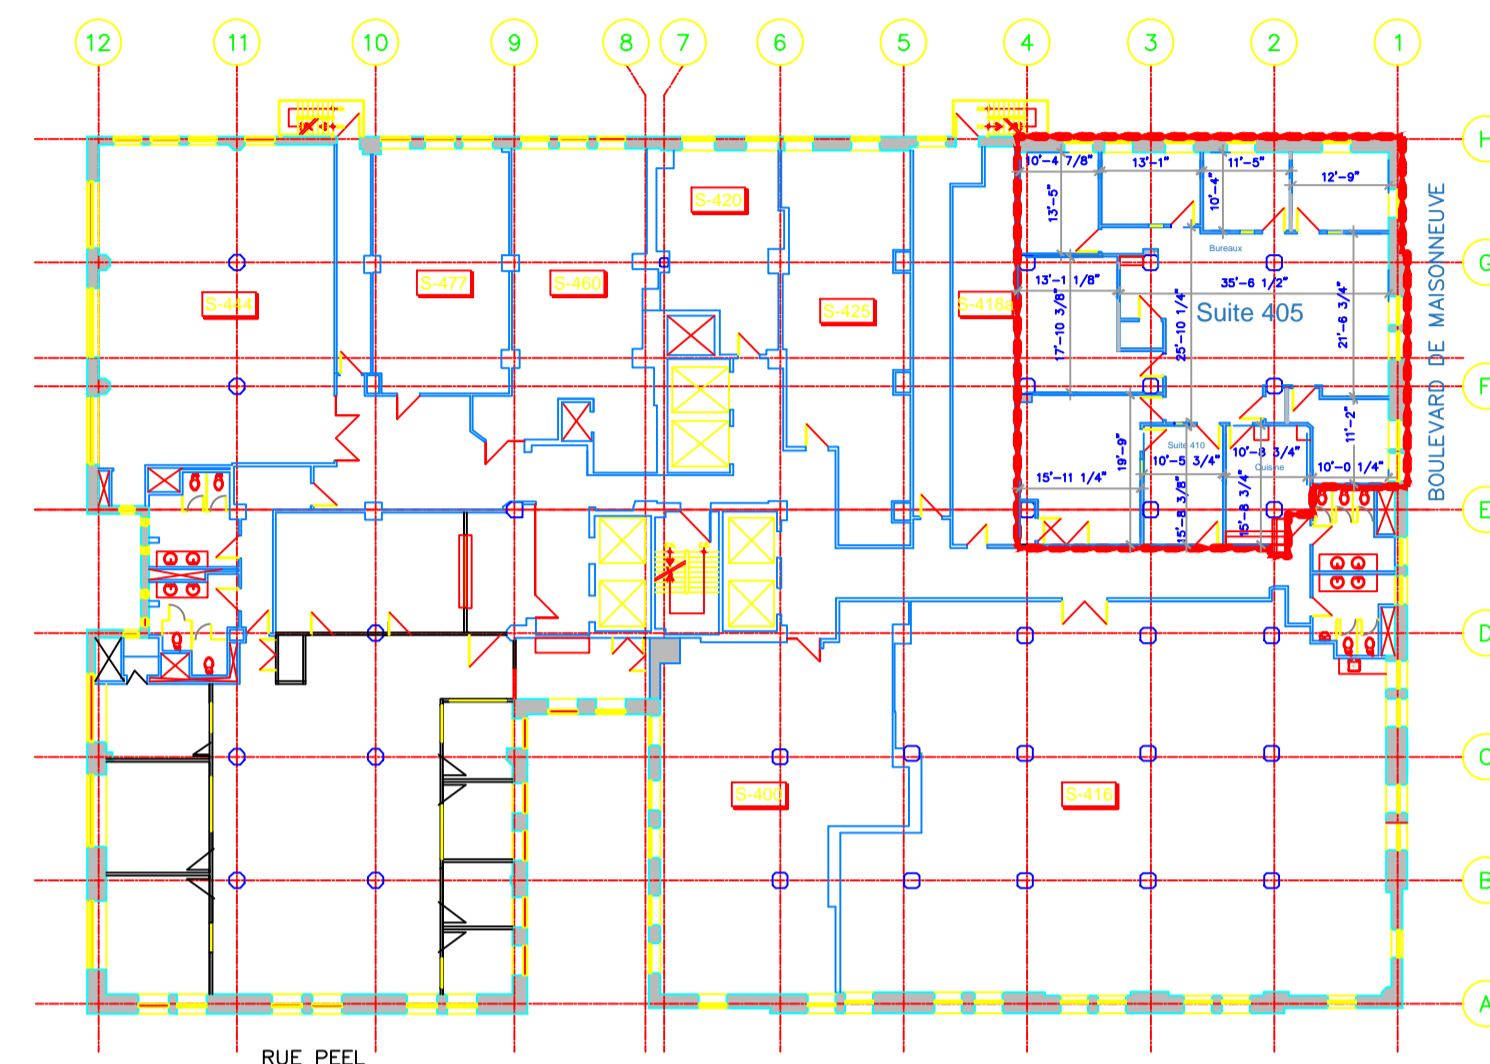

Echele Scale: 6"=1'-0"

Echele Scale: 1"-0"=1'-0"

1470 Rue Peel, Suite 410-405  
Centre Ville, Montreal, Quebec

Superficie brut locatif:  
3085 Pi Ca. - Sq Ft.

General Notes

BS'D

Maggie Garofano  
Hermes Building  
514-844-2612

No.	Revision/Issue	Date

Firm Name and Address  
**Raphael Cohen**  
514-568-2541

Project Name and Address  
Suite 405-410  
Hermes Building  
1470 Rue Peel  
Commerciale

Project Montreal, Qc	Sheet
Date 30.06.2021	01
Scale As Noted	