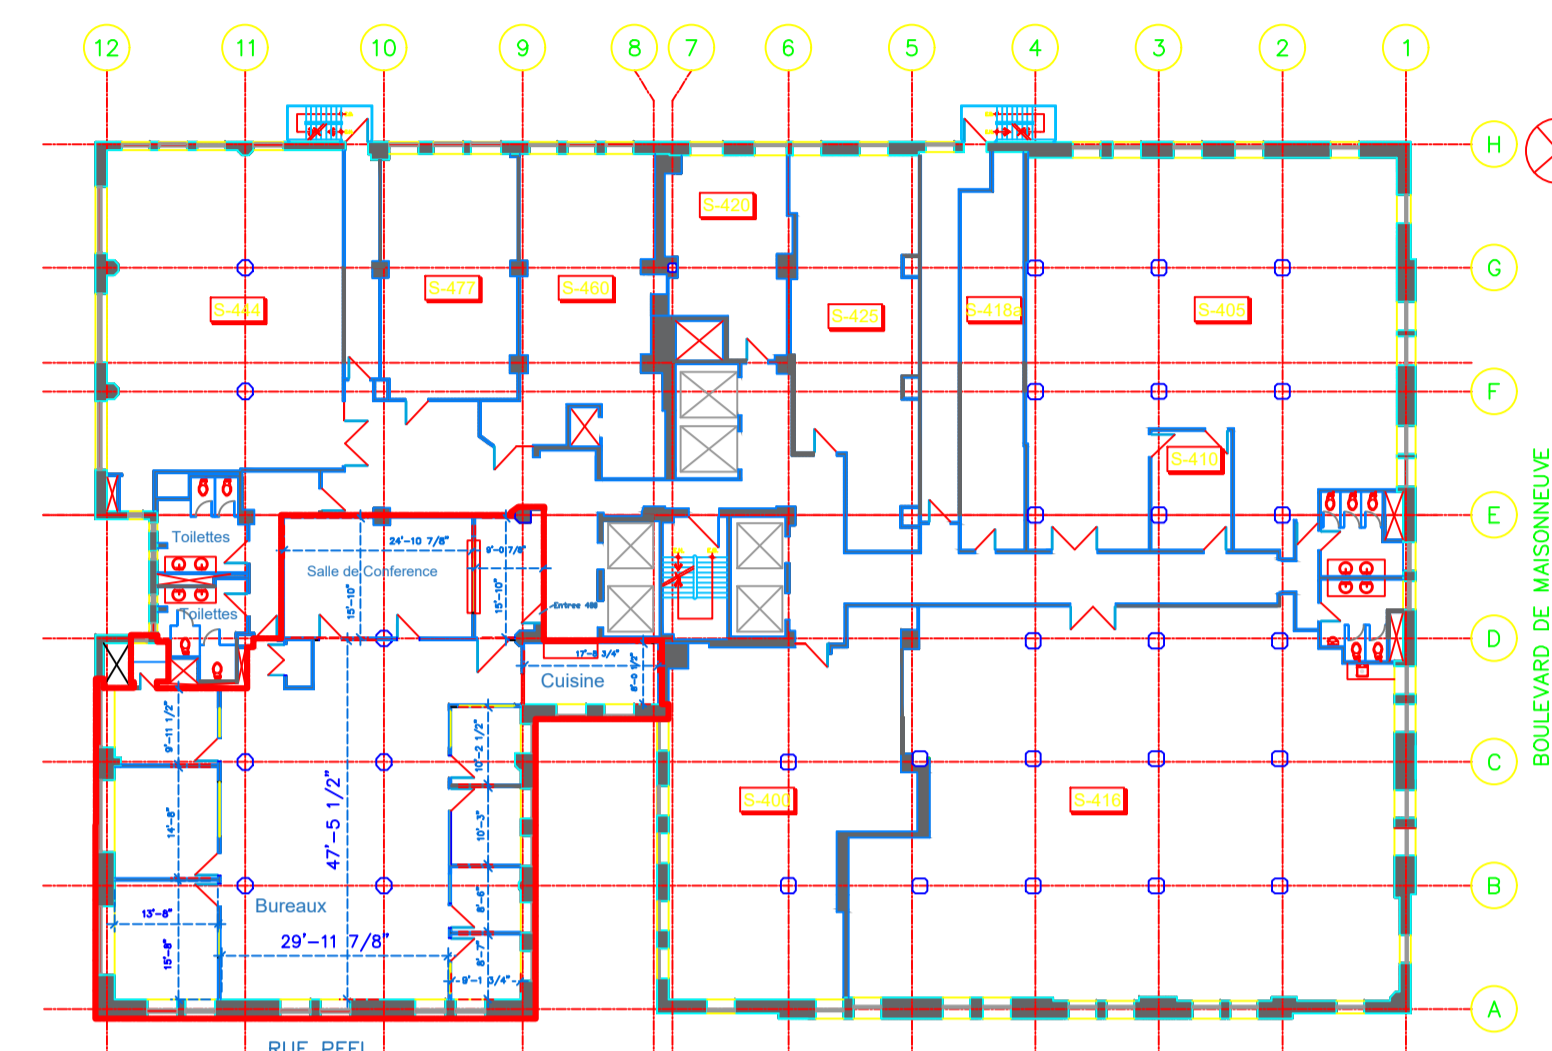

Maggie Garofano  
Parkade Building  
514-844-2612

No.	Revision/Issue	Date

Firm Name and Address  
**Raphael Cohen**  
 514-568-2541

Project Name and Address  
 Floor Plan  
 Hermes Building  
 1470 Rue Peel  
 Commerciale

Project Montreal, Qc	Sheet
Date Jul 5, 2021	01
Scale As Noted	

Echele Scale: 4"=1'-0"

Echele Scale: 1"=1'-0"

1470 Rue Peel, Suite 480  
Centre Ville, Montreal, Quebec

Superficie (Brut) Locatif:  
4090-Pi Ca. Sq Ft.

Superficie (net) utilisable:  
3172 Pi Ca. Sq Ft.