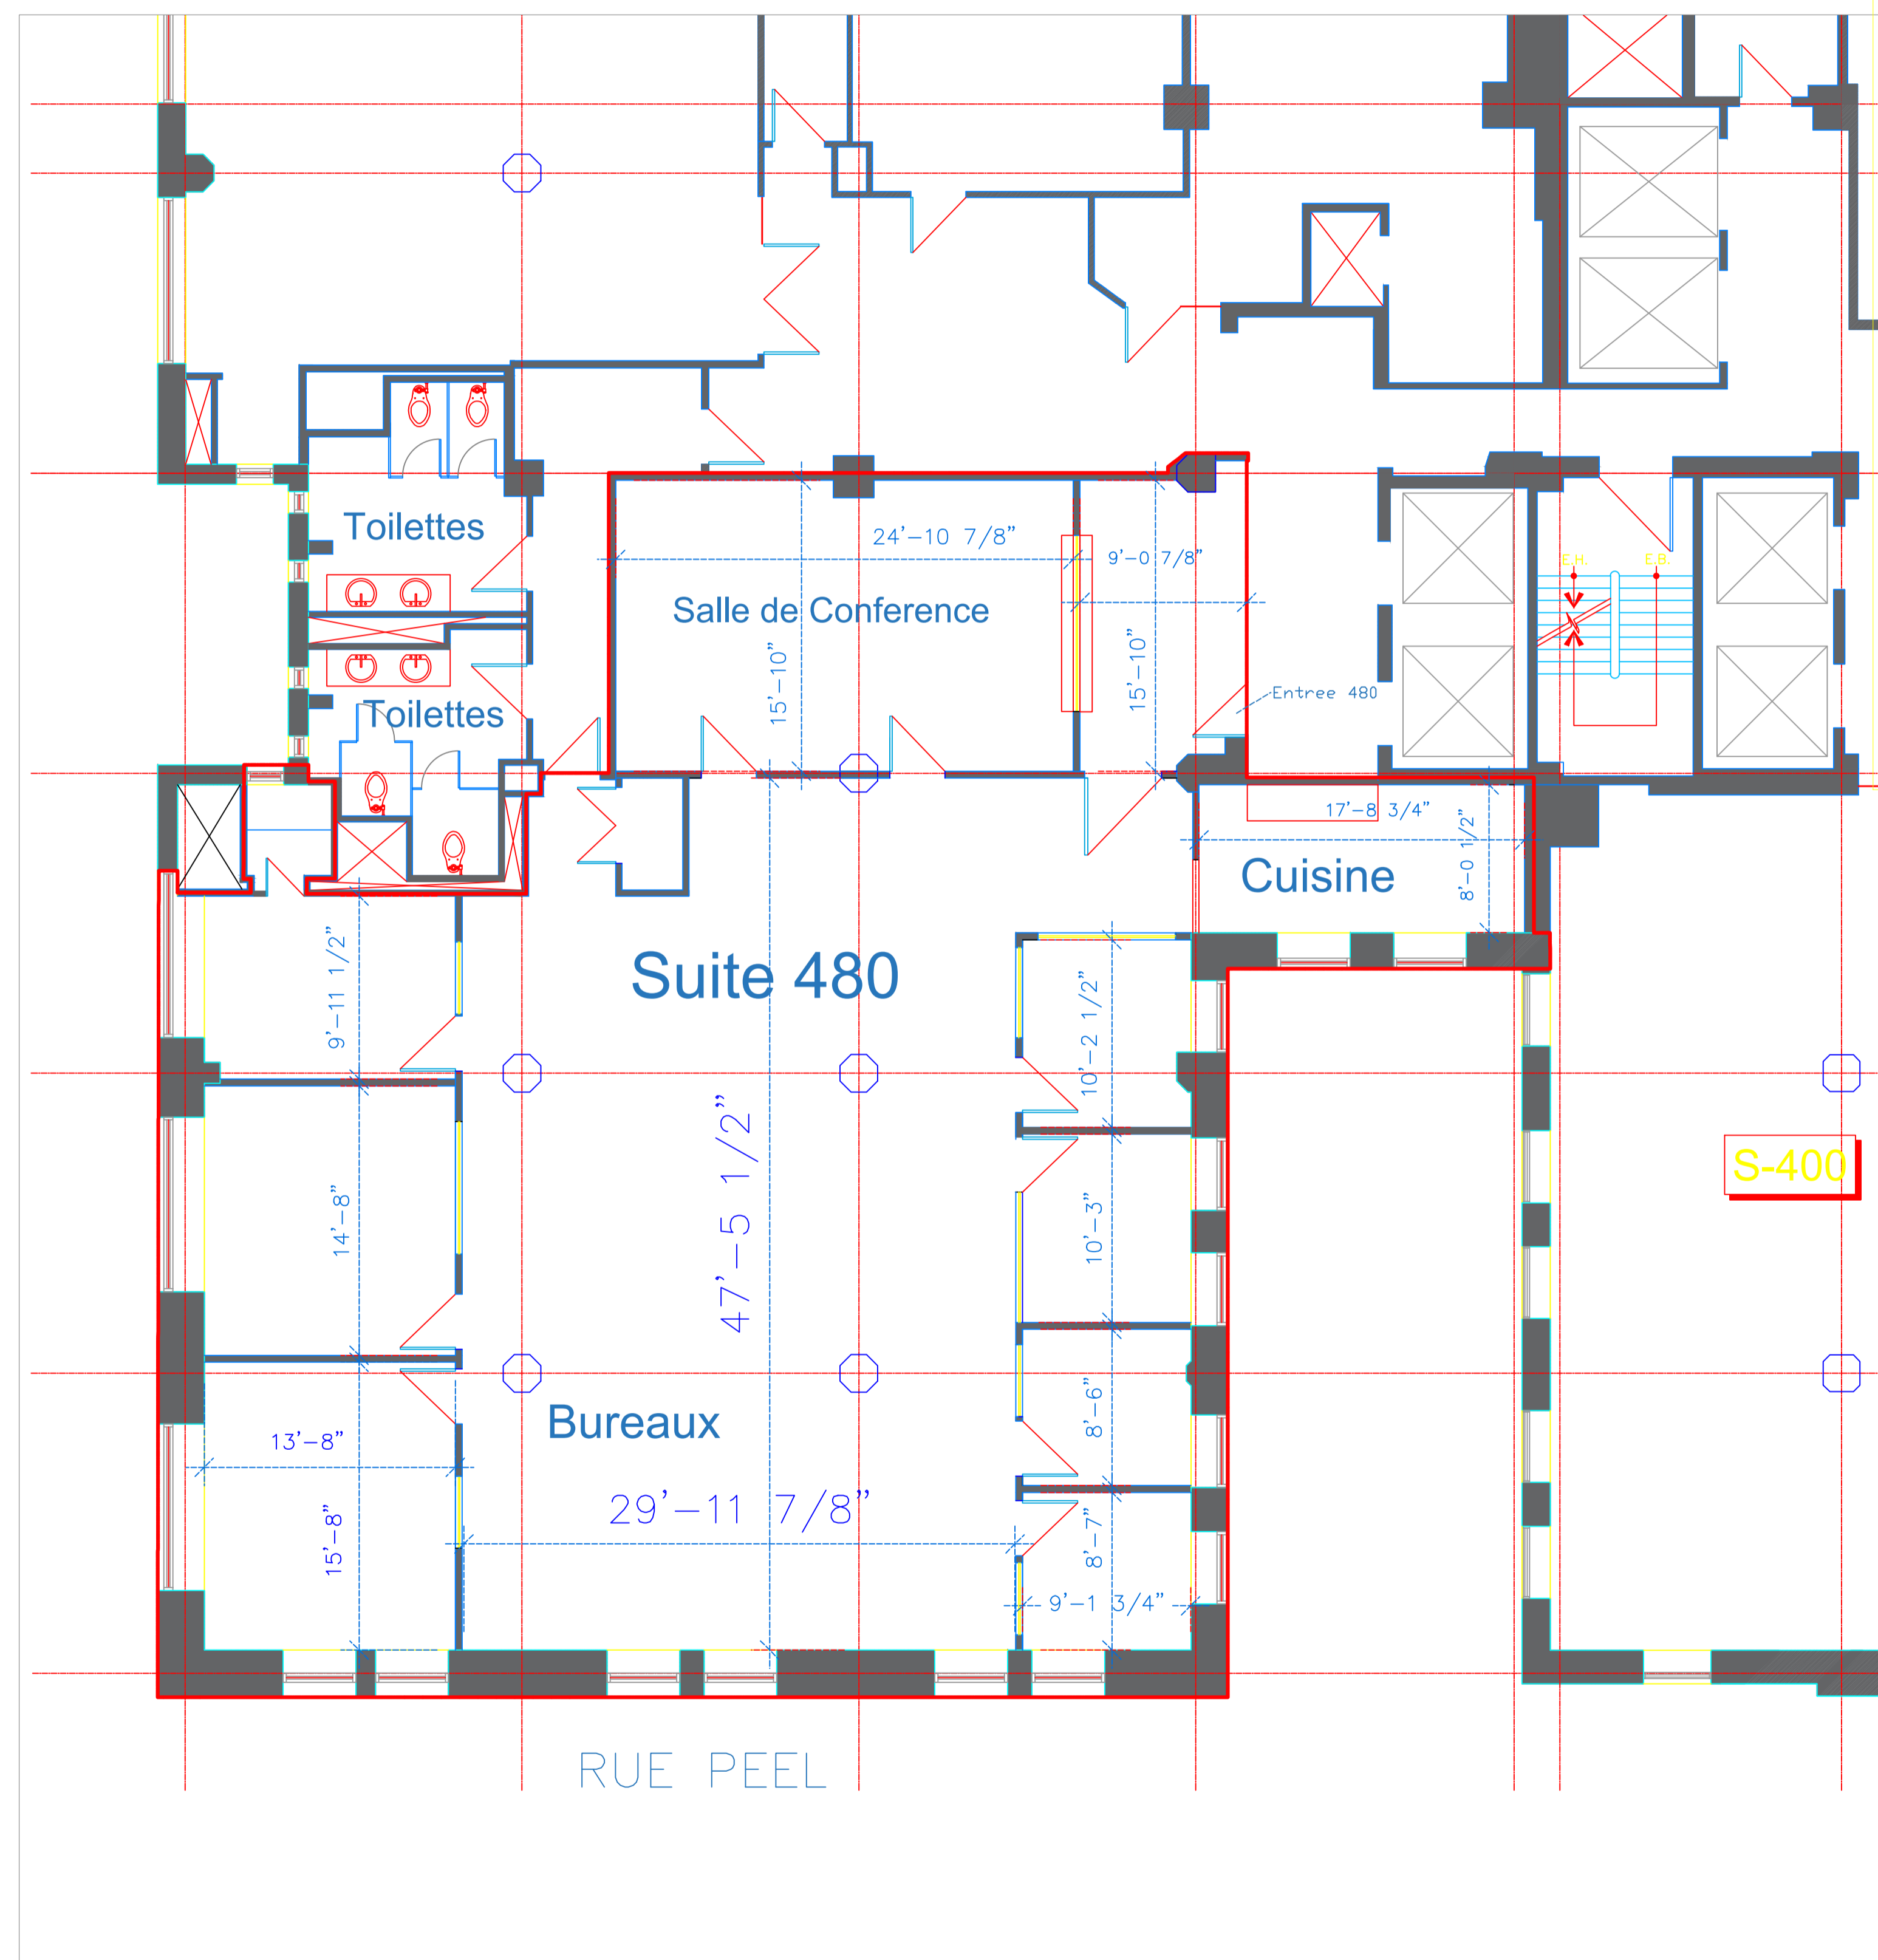

Maggie Garofano  
Parkade Building  
514-844-2612

No.	Revision/Issue	Date

Firm Name and Address  
**Raphael Cohen**  
 514-568-2541

Project Name and Address  
 Floor Plan  
 Hermes Building  
 1470 Rue Peel  
 Commerciale

Project Montreal, Qc	Sheet
Date Jul 5, 2021	01
Scale As Noted	

Echele Scale: 4"=1'-0"

Echele Scale: 1"=1'-0"

1470 Rue Peel, Suite 480  
Centre Ville, Montreal, Quebec

Superficie (Brut) Locatif:  
4090-Pi Ca. Sq Ft.

Superficie (net) utilisable:  
3172 Pi Ca. Sq Ft.